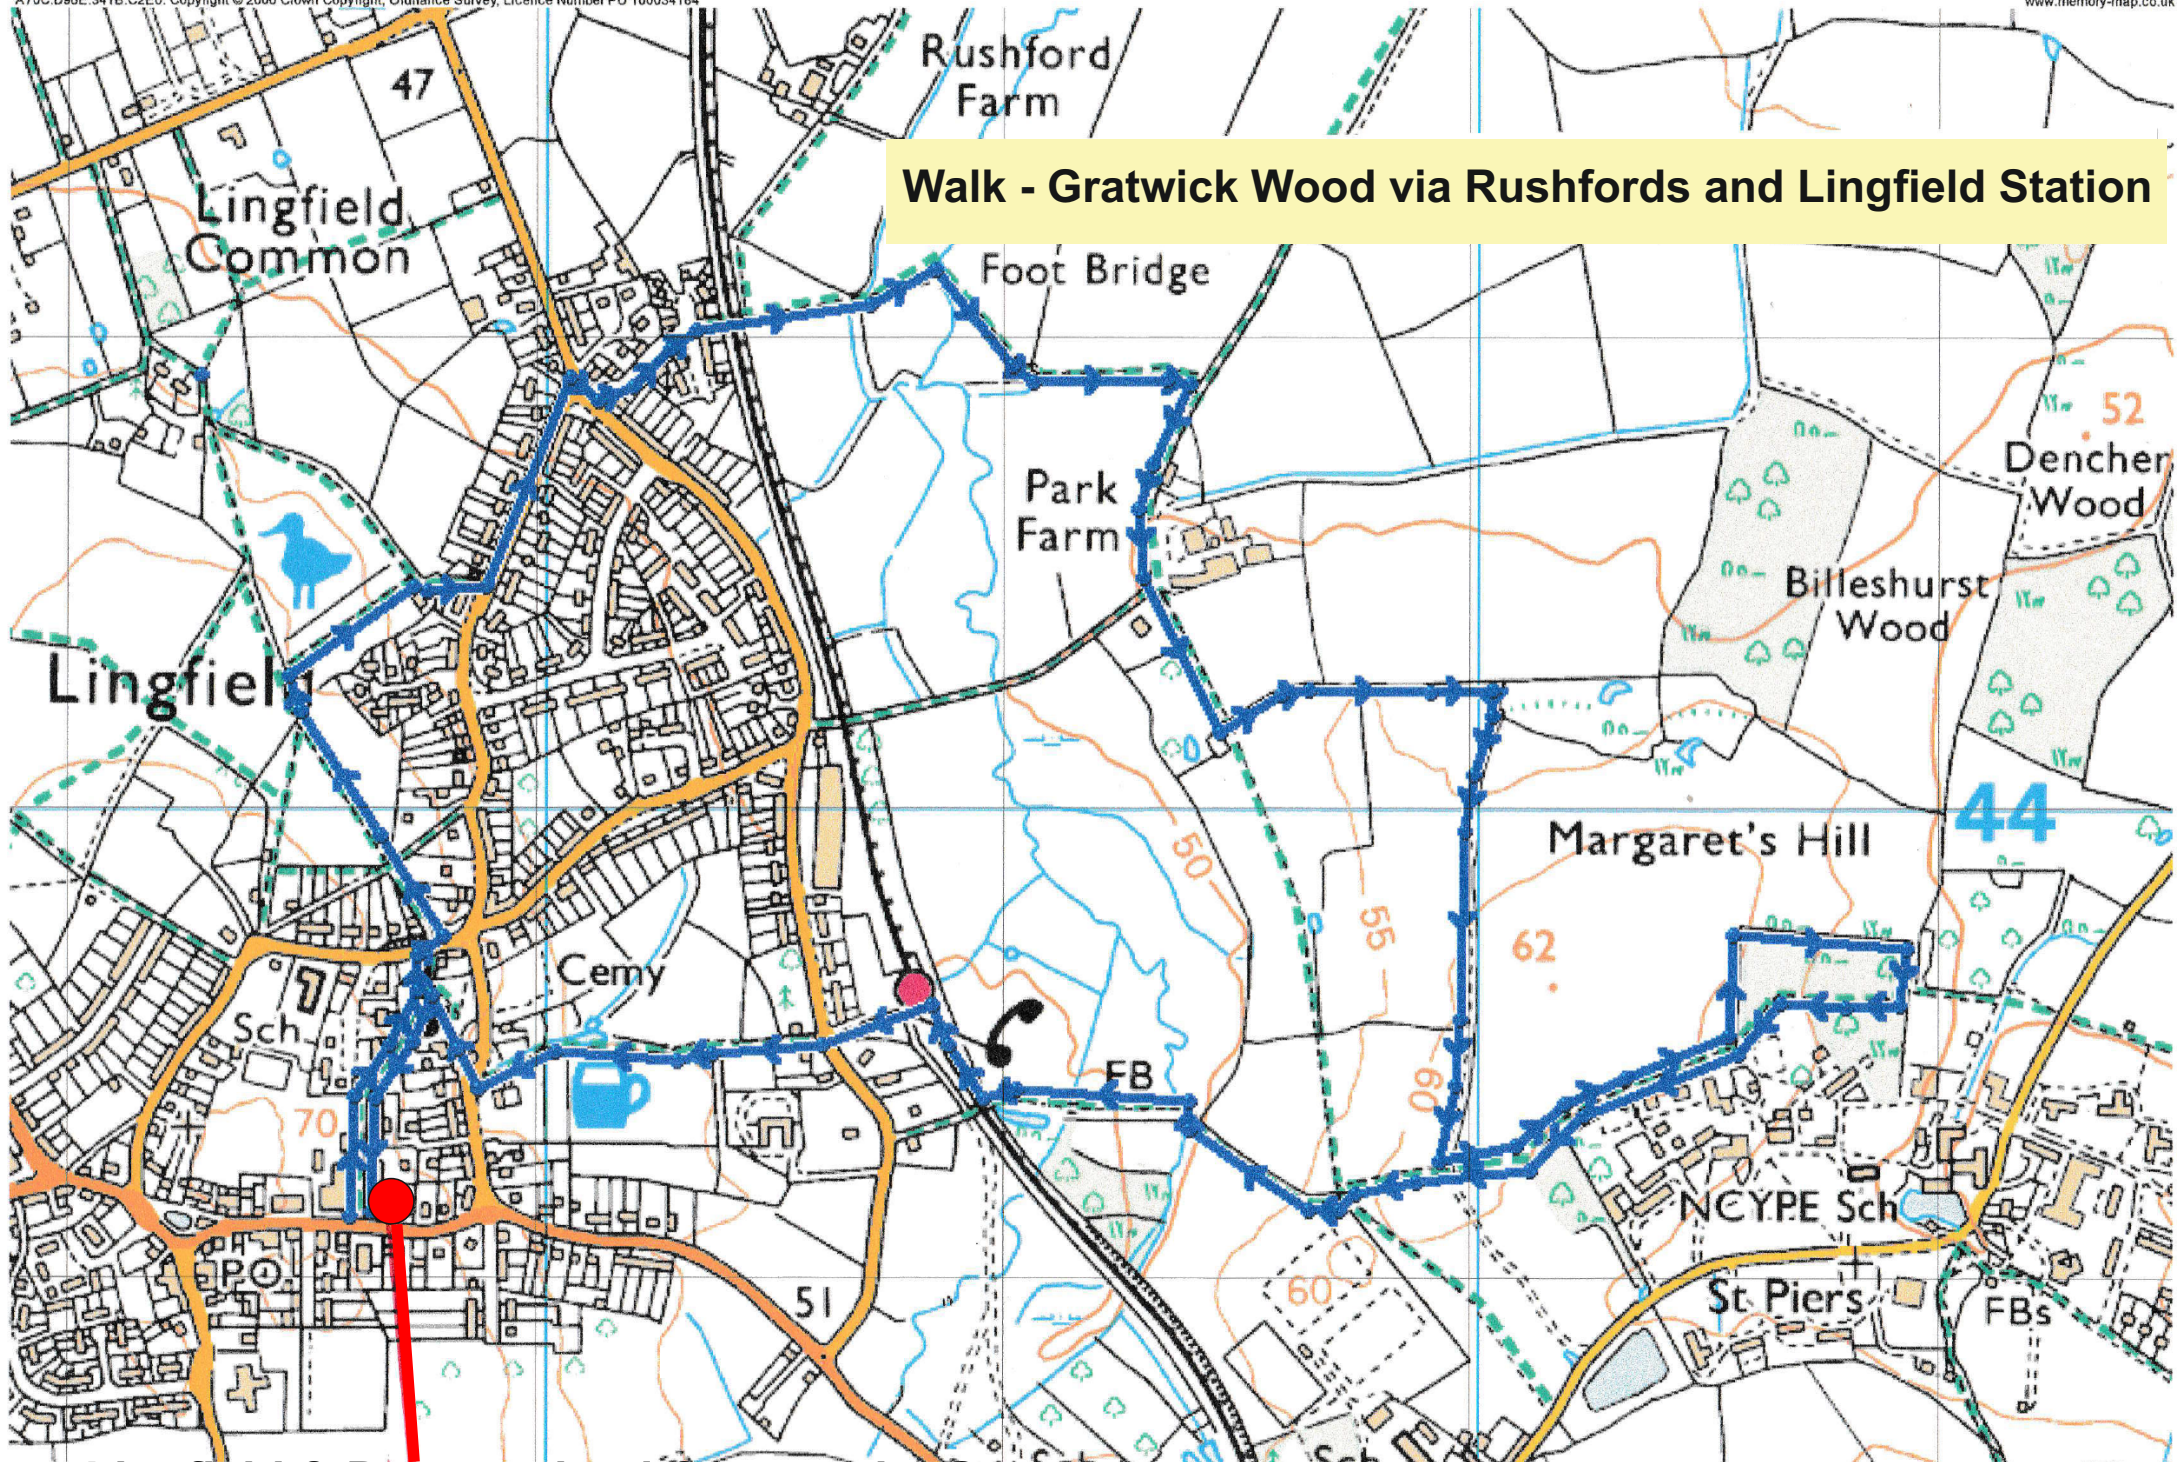

Walk - Gratwick Wood via Rushfords and Lingfield Station

Lingfield & Dormansland Community Centre