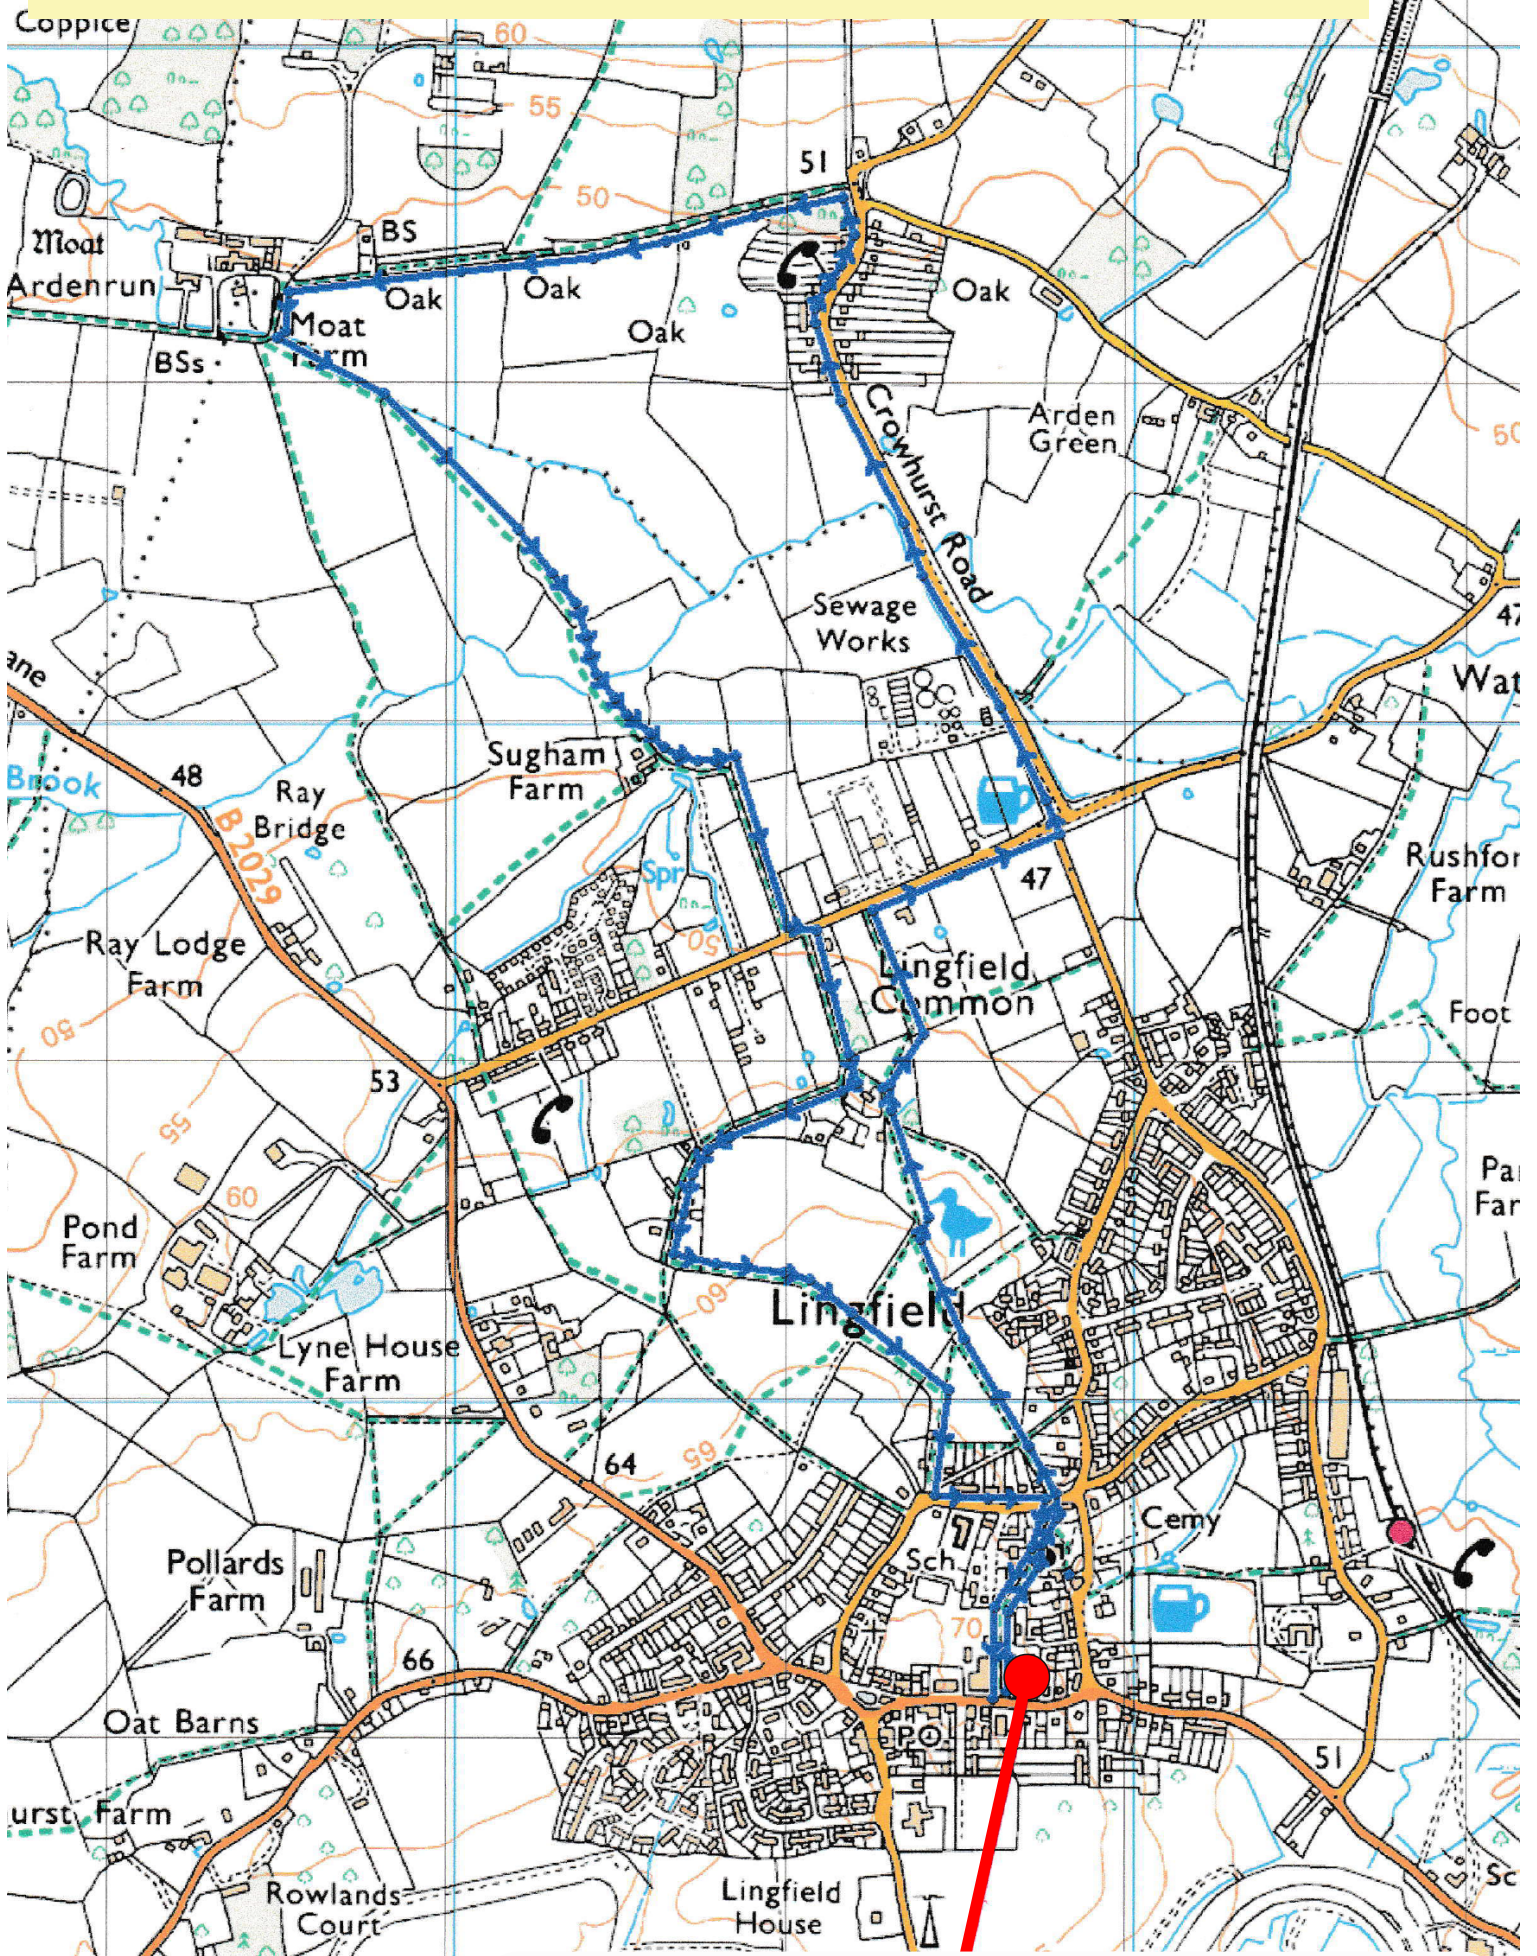

Walk - Crowhurst to Ardenrun via Jenner's Field/Paris Farm

Lingfield & Dormansland Community Centre